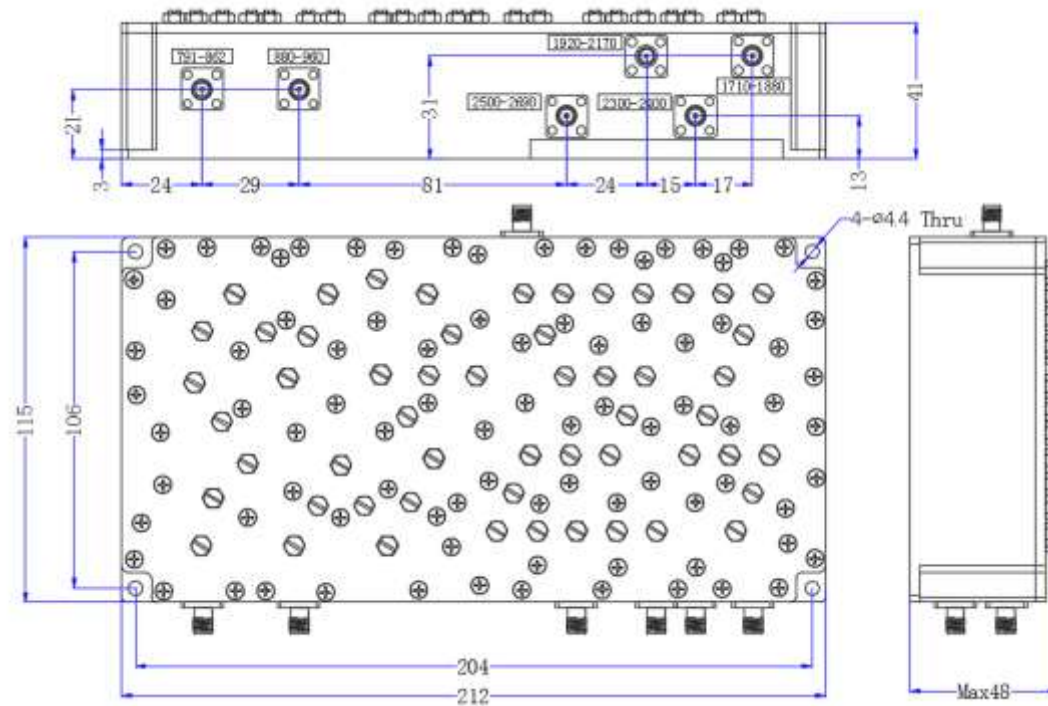

成都利德尔科技有限公司 ChengDu Leader Microwave Technology Co.,Ltd

电话: 028-65199117 传真: 028-65199116

<http://www.leader-mw.com> Leader-mw@hotmail.com

TEL: +86-28-65199117 FAX: +86-28-65199116

Add: 中国 成都市成华区华翰路 89 号 610000

No.89,Huahan Road, chenghua Zone Chengdu, Sichuan China Zip Code:610000